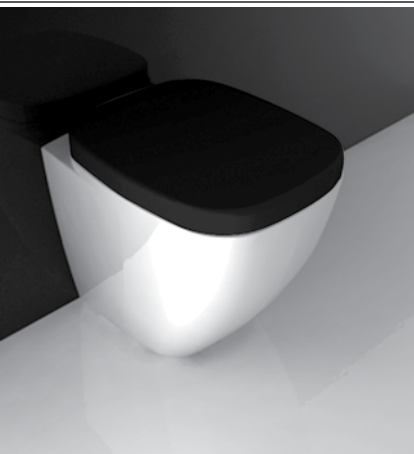

2008 CONSOLE 90/120  
**90** D: 900x495x200 **120** D: 1200x495x200

OH wall faced bidette  
D: 380x510x450

OH wall faced pan  
D: 380x510x450

OH 60  
D: 600x500x155

OH wall hung bidette  
D: 380x510x305

OH wall hung pan  
D: 380x510x260 (to pan height)

BOHEMIAN 60  
D: 600x455x145

BOHEMIAN console 80  
D: 805x465x145

BOHEMIAN console 100  
D: 1005x465x145

FROZEN wall face bidet (Renaissance)  
D: 375x510x400

FROZEN wall face pan (Renaissance)  
D: 375x510x400

FROZEN 13 wall hung basin (Renaissance)  
D: 505x500x410

D: Width x Depth x Height

UNA semi-recessed bidet  
D: 374x590x430

UNA semi-recessed pan  
D: 374x590x430

UNA semi-recess  
**75** D: 750x590x170 **90** D: 900x590x170

DIP with or without tap landing  
D: 620x495x225

LFT  
D: 600x440x175

DIAL wall faced pan with black seat  
D: 380x550x420

DIAL 45/60 wall/bench black trim  
**45** D: 450x450x130 **60** D: 600x460x130

DIAL 90 wall/bench black trim  
**90** D: 900x485x130