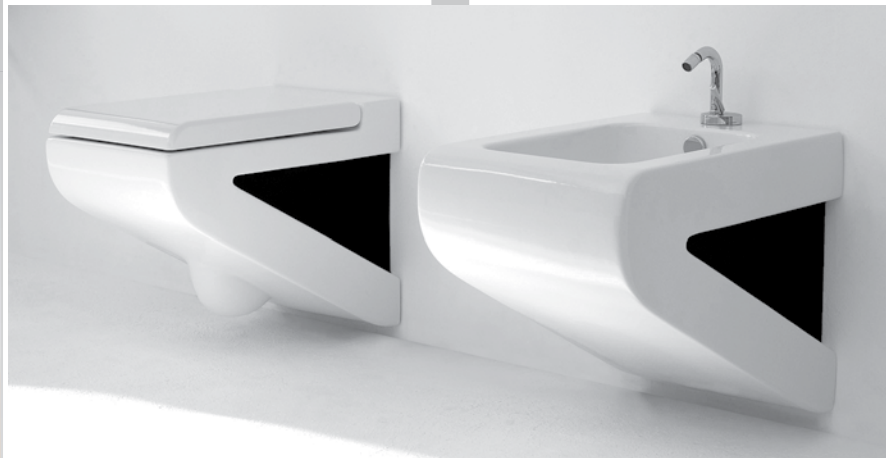

LA FONTANA wall hung pan
D: 600x420x95

LA FONTANA wall hung bidet
D: 600x420x95